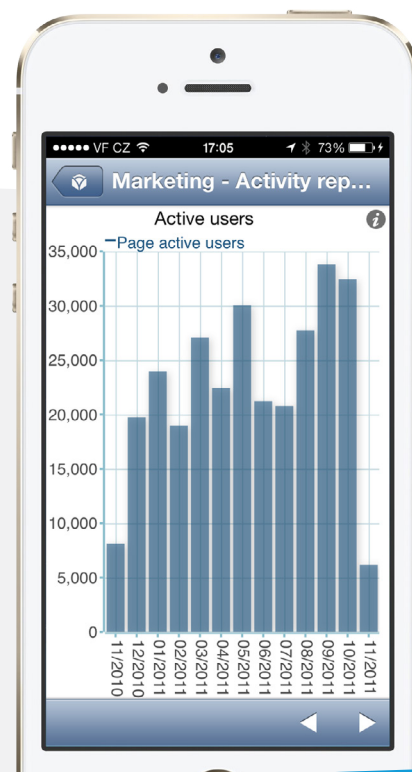

## NO-SQL/SQL biz data integration and analysis

from more than 100 databases, APIs, Cloud Solutions and Social Networks.

## Social network for Data Discovery

Realtime collaboration on the insights. Search, share, copy, export, get notified on data changes.

BellaDati Cloud

BellaDati On-Premise

# Ask for more use cases...

United States

(+1) 866 668-0180

Asia

(+65) 6274-1260

Europe

+420 255-725-405