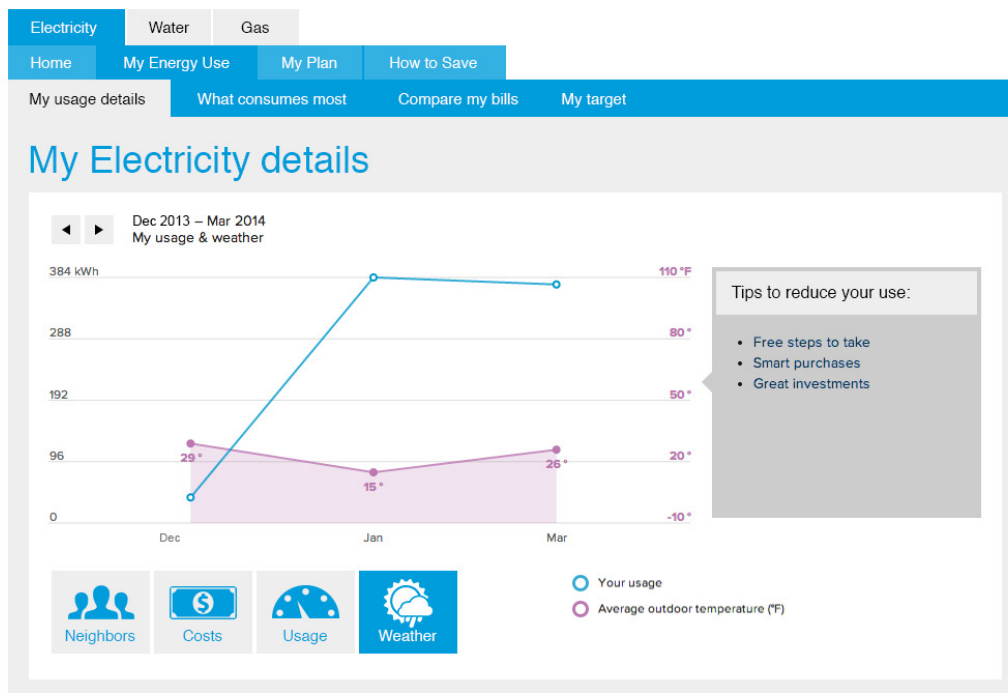

[Help](#) · [Contact](#) · [Terms of Use](#) · [Privacy Policy](#)