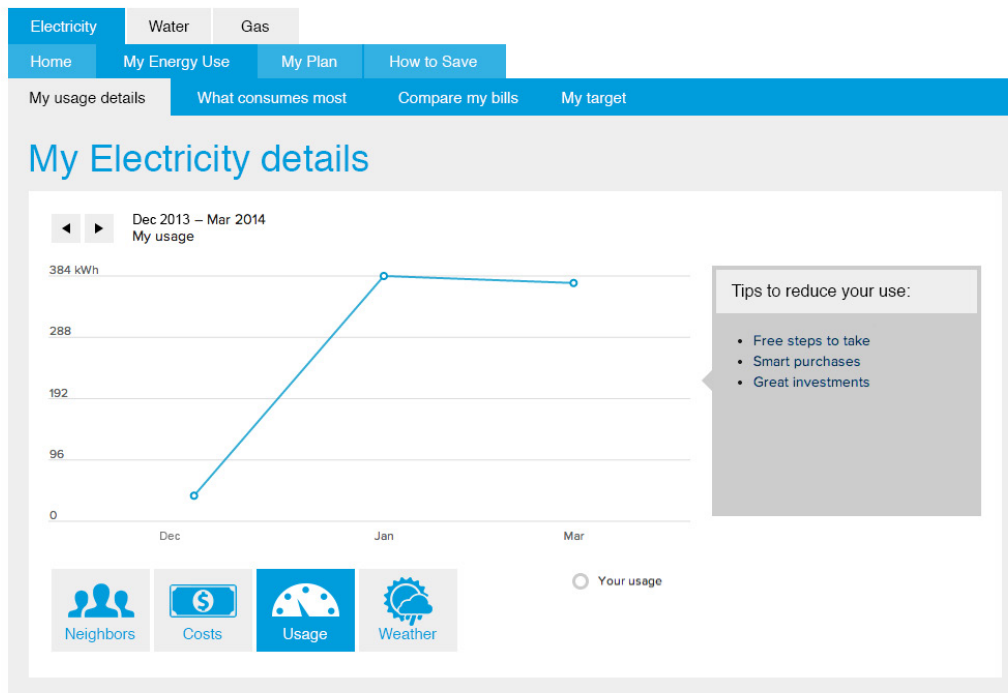

BellaDati portal for Utilities Savings in households

Welcome, Martin · [My Home Profile and Settings](#) · [Sign Out](#)

[Help](#) · [Contact](#) · [Terms of Use](#) · [Privacy Policy](#)

Welcome, Martin · [My Home Profile and Settings](#) · [Sign Out](#)