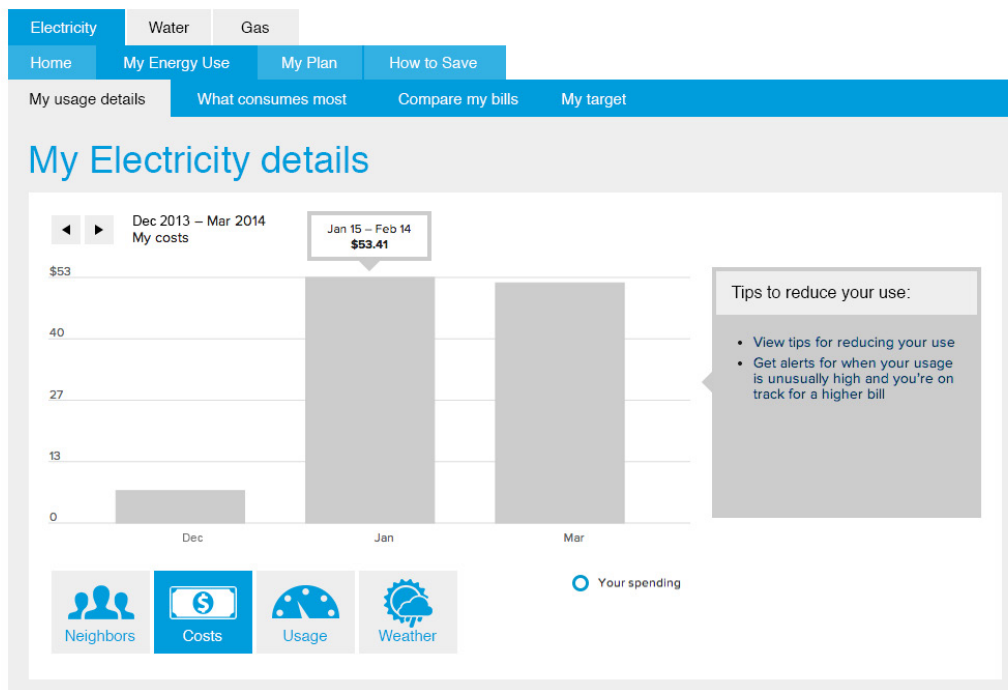

[Help](#) · [Contact](#) · [Terms of Use](#) · [Privacy Policy](#)