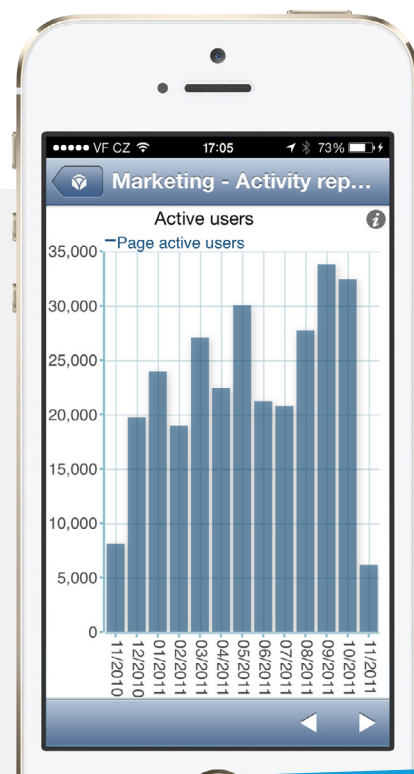

Mobile BI

Pull reports out of your pocket on- or off-line with BellaDati Mobile for iOS and Android. Filter, share and comment or harvest new data on the go.

BIG Data and Predictions

In Memory Real time Statistics and Prediction with SAP HANA.

NO-SQL/SQL biz data integration and analysis

from more than 100 databases, APIs, Cloud Solutions and Social Networks.

Social network for Data Discovery

Realtime collaboration on the insights. Search, share, copy, export, get notified on data changes.

BellaDati Cloud

BellaDati On-Premise

Ask for more use cases...

United States

(+1) 866 668-0180

Asia

(+65) 6274-1260

Europe