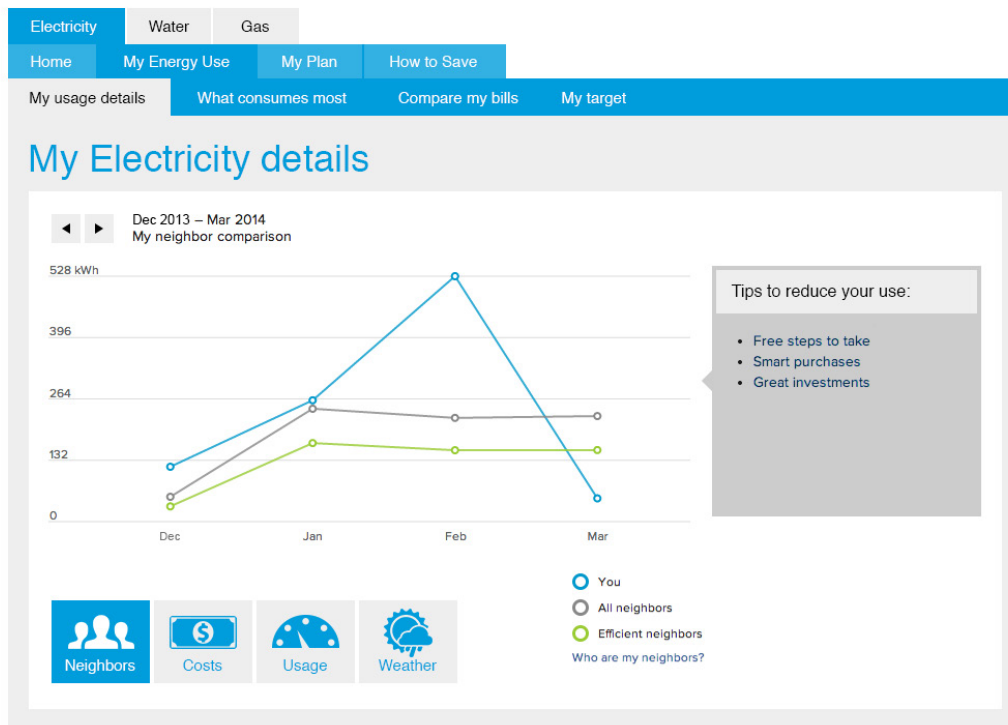

BellaDati portal for Utilities Savings in households

Executive summary

These days, it's more of a win-win than ever to save on energy and utilities consumed in households. Every time you lower your utility bills, you put more money back in your bank account. And lower energy bills also means less energy consumed, which means less harmful emissions released into our environment. BellaDati portal for Utilities is the user-friendly simple tool that helps to households to decrease their utility consumption. BellaDati portal for utilities provides to customers Data Analytics of their utility consumption, costs, comparison to relevant neighbors and guides them through the process to find many easy, effective things that they can do with no experience, to save utilities at their homes. BellaDati portal is the product for the implementation by utility distributors or government to help to households to decrease their consumption.

BellaDati portal can address:

- Electricity
- Water
- Gas

Major functions are:

- It provides simple data analytics for to analyze My Utility use
- My Plan
- How to Save

My utility use function provides:

- Simple data analytics for My usage details as (costs, usage, weather, neighbors)
- What consumes most
- Compare my bills
- My target

The comparison to relevant neighbors in visualized form and tips for utility decrease are powerful tools to drive saving behavior.

BellaDati portal for Utilities Savings in households

Welcome, Martin · [My Home Profile and Settings](#) · [Sign Out](#)